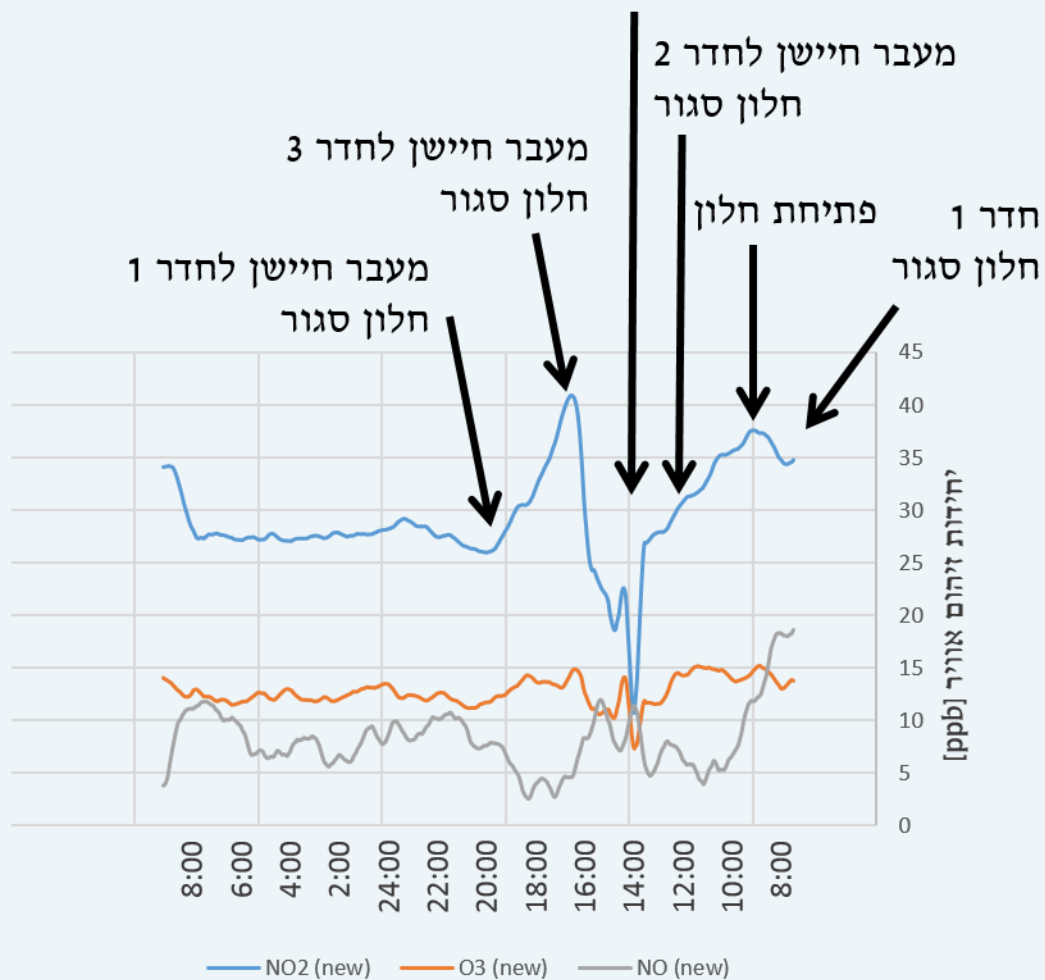

Search Photos and Sounds NEW

Explore media through the Macaulay Library

Explore a Region

Recent sightings, checklists, birding activity, best hotspots, and top birders for a county, state, province, or country.

Explore Hotspots

Discover the best places for birding nearby or around the world.

Species Maps

Explore interactive range maps by species or subspecies — zoom in for details

Bar Charts

Find out what birds to expect throughout the year in a region or location

Line Graphs

Explore different metrics of species occurrence in a region or location

eBird

Your Life List: **3411** Species

Updated 8 sec ago.

Your Stats

	Life	Year	Month
Total Species	3411	409	25
Total Checklists	5257	31	4
ABA Area Total Ticks	2820	52	25

Your Lists

Major Regions

Country

State/Province

County

World Life List

[download (csv)](#)

Updated 5 sec ago.

	Alphabetic	Taxonomic	Location	S/P	Date
1	Ostrich		Aledoghi Wildlife Reserve	ET-AF	23 Dec 2014
2	Greater Rhea		Drive between Salvador Mazza and Embarcacion	AR-A	03 Aug 2013
3	Tawny-breasted Tinamou		RNA Colibri del Sol (Dusky Starfrontlet Reserve)	CO-ANT	20 Jun 2011
4	Highland Tinamou		Cabañas San Isidro	EC-N	07 Dec 2008
5	Gray Tinamou		ACR Cordillera Escalera--Túnel Tarapoto	PE-SAM	24 Dec 2009

פתיחת חלון